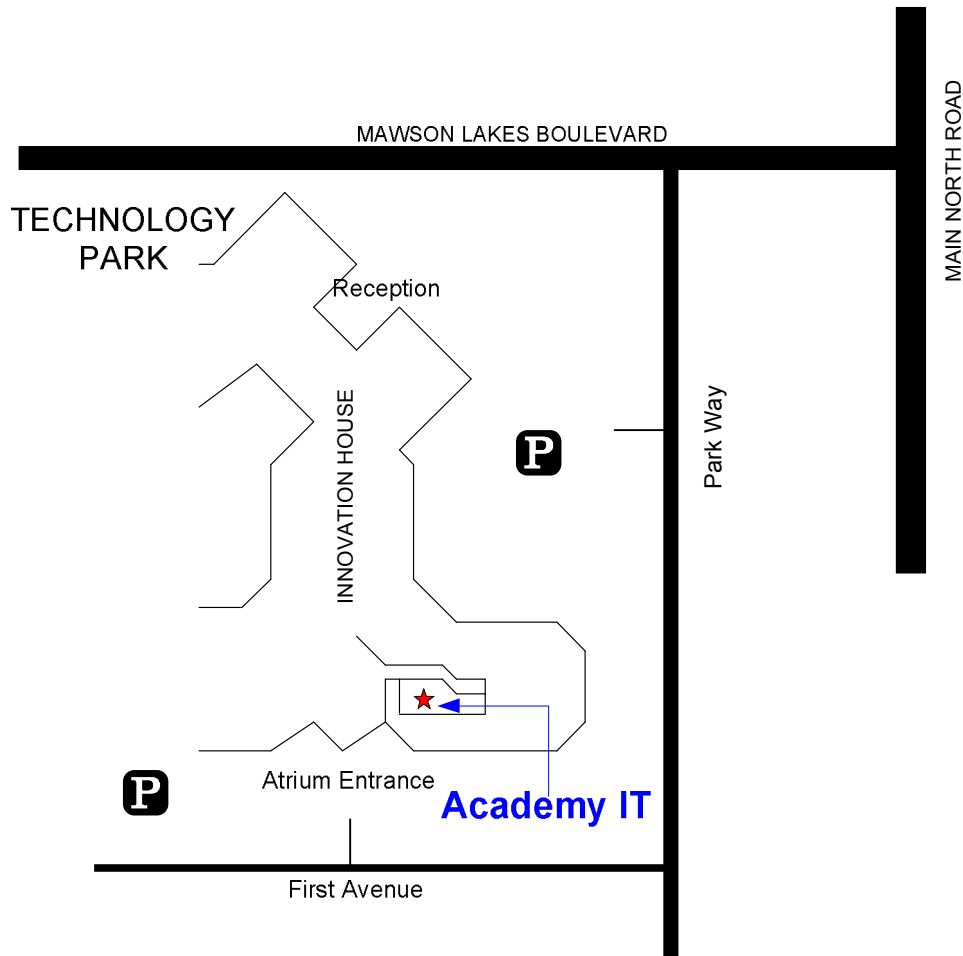

Welcome to Academy IT, Mawson Lakes

Academy IT Pty Ltd
Innovation House
First Avenue, Mawson Lakes
Ph: 8343 8745

Car Parking

All day car parking is available surrounding Innovation House, Mawson Lakes. Please do not park in Private car parking areas as indicated by signage.

Building Access

On arrival please report to the Academy IT Rooms through the Atrium doors. The training rooms are located down the right corridor. Training commences at 9am and registration is available from 8:45am.

If you prefer to bring your own food a Fridge is available for storage.

Please enjoy your training experience at our Mawson Lakes facilities.