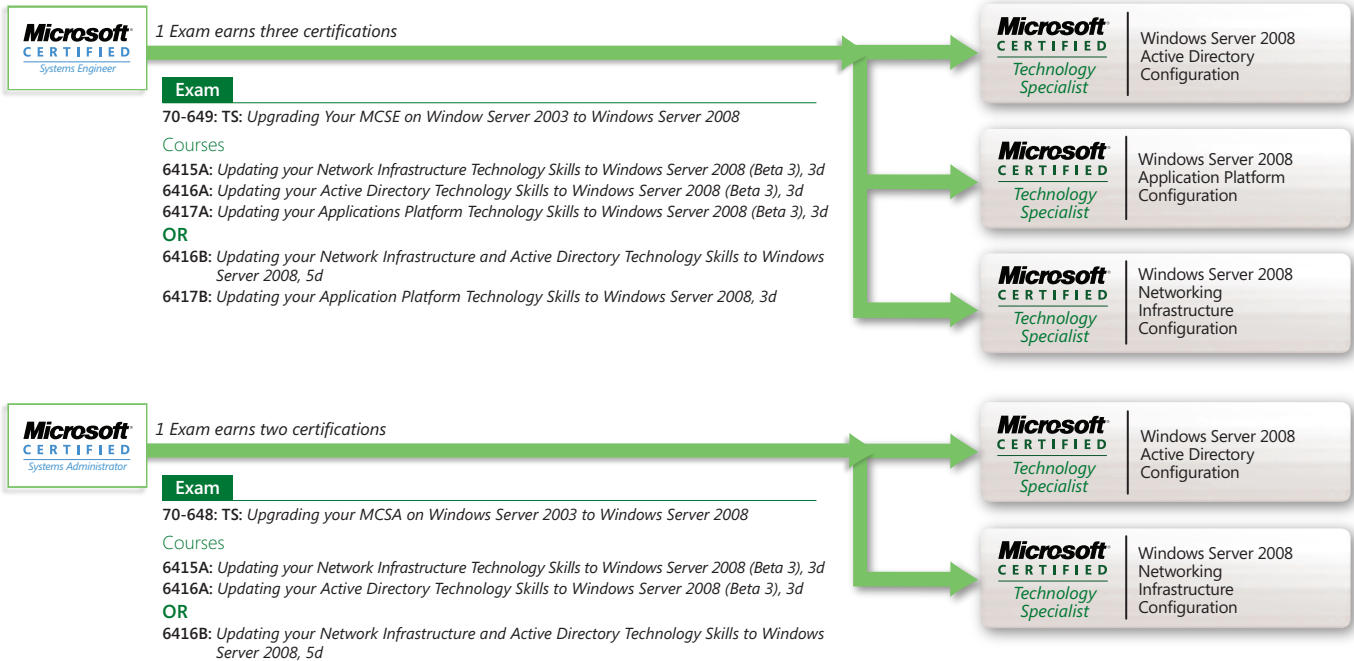

Microsoft CERTIFIED
IT Professional
Enterprise Administrator

Exam

70-647: PRO: Windows Server 2008 Enterprise Administrator

Courses

6435A: Designing a Windows Server 2008 Network Infrastructure, 5d
6436A: Designing a Windows Server 2008 Active Directory Infrastructure and Services, 5d
6437A: Designing a Windows Server 2008 Applications Platform Infrastructure, 3d

Windows Server 2008 Certification Upgrade paths

WINDOWS SERVER SKILLS TRANSITION - ONE TRANSITION EXAM EARNS MULTIPLE MCTS CERTIFICATIONS

Concise path for the Windows Server 2003 MCSE, MCSA IT Pro to transition skills and credentials to the credentials for Windows Server 2008